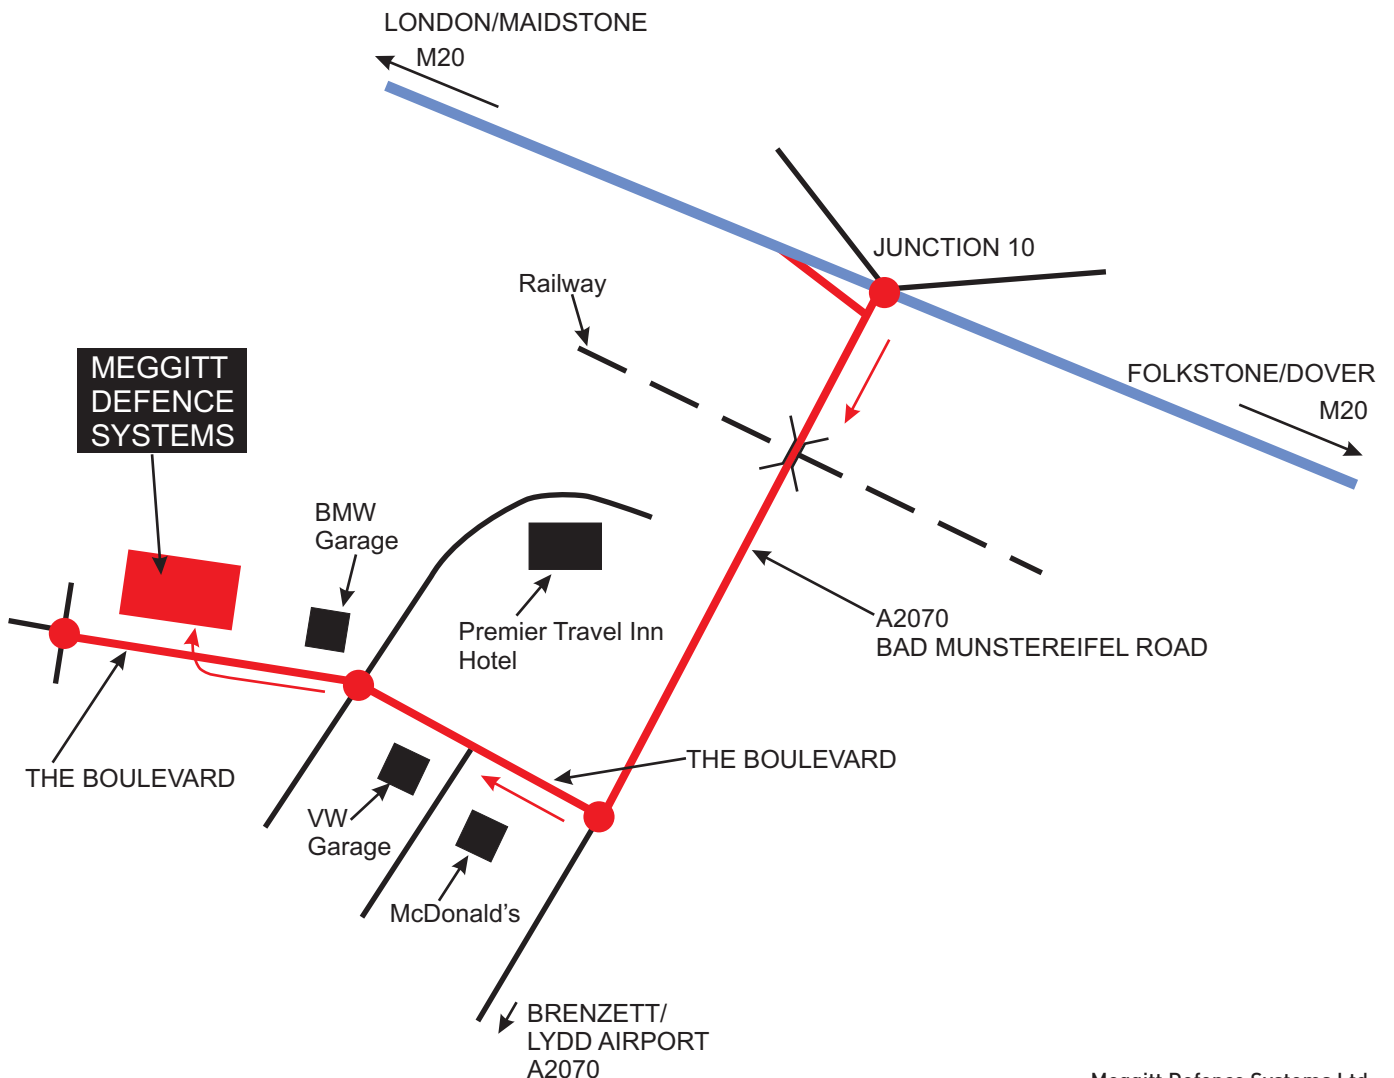

Meggitt Defence Systems

Meggitt Defence System's UK site is located in Ashford, Kent, about 50 miles southeast of London. We are close to Ashford International Railway Station, the Channel Tunnel and just a few miles from the Channel ports of Dover and Folkestone.

Find us near junction 10 of the M20 motorway.

To find us, follow the red route on the map, leaving the M20 motorway at junction 10, joining the A2070 (Bad Munstereifel Road) following signs to Brenzett and Lydd Airport.

After going over a bridge crossing a railway line, go right at the first roundabout into The Boulevard.

At the next roundabout go straight ahead (the second exit), you will still be on The Boulevard. Meggitt Defence Systems will be on your right after the BMW Garage.